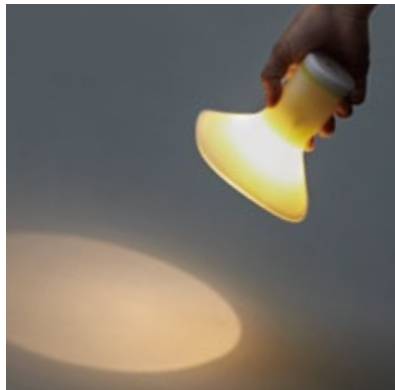

3Way LED Light HOTARU

Torch/Pendant Light
IDEA International Co., Ltd.

■ The Concept

HOTARU which means firefly in Japanese guides you with a soft and natural light wherever you go. This cordless rechargeable LED light is for multi-use. You can place it, hold it, or hang it. Discover your own way how to use HOTARU. The designer's idea to use a square figure instead of round on the head, both creates fresh image and prevents from the product to roll off.

■ How to Use (some examples...)

Place it

Use it as a bed side table light when reading books or taking care of new born babies at night.

Hold it

Use it as a torch light in case of emergency or when you are camping outdoors.