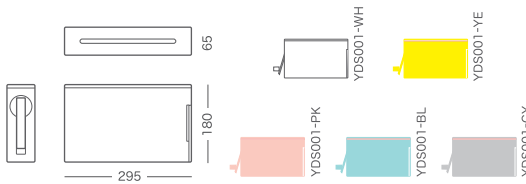

BYE BYE HANDY SHREDDER

Features

This is a super minimal design crosscut shredder! Can shred papers by A4 sized sheet. Thanks to manual-operation, it keeps silence while on it operation. You can use anytime and any places. Hand is retractable and could store even on a bookshelf. White, Yellow, Pink, Blue and Gray are available.

SIZE	W230×H710×D230mm
POWER SUPPLY	-
MAX NUMBER OF PAPER TO SHRED	2×A4 SIZE SHEETS
SIZE OF SHREDDERD DUST	4×18mm (CROSS CUT)
ORIGIN	CHINA

○ YDS001-WH	Order No.04800010	WHITE	JAN_45 14499 04957 1
● YDS001-YE	Order No.04800011	YELLOW	JAN_45 14499 04958 8
● YDS001-PK	Order No.04800012	PINK	JAN_45 14499 04959 5
● YDS001-BL	Order No.04800013	BLUE	JAN_45 14499 04960 1
● YDS001-GY	Order No.04800013	GRAY	JAN_45 14499 04961 8